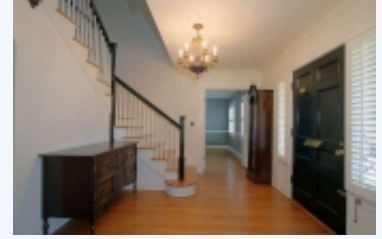

GRACIOUS COLONIAL FOR SALE IN THE CALTECH NEIGHBORHOOD OF PASADENA

Sold. \$ 1,160,000.00

1510 E Del Mar, Pasadena, 91106

Gracious Colonial in the Caltech neighborhood of Pasadena.

Tradition beckons with this classic Colonial-style home with Leave-It-To-Beaver entry hall and staircase, traditional floorplan, lots of original architectural features, all on a flat 12,000+ square foot lot with pool in the popular CalTech neighborhood. There are hardwood floors upstairs and downstairs, crown molding, original light fixtures. The living room features a fireplace with French doors on either side that open out to the side deck. The formal dining room is spacious and has original light sconces. The family room is huge and opens to the backyard patio and pool area with sliding glass doors. The rec room could be a workout or billiard room depending on your lifestyle. Upstairs are all four bedrooms, two with doors out to the balcony. The main bathroom upstairs has distinctive original tile on the walls. Sold for \$1,160,000 on 5/30/13. For a floor plan click [here](#).